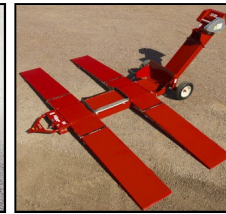

Truck Hopper+

Belt Transfer Hopper

Railcar Hopper

Drive-Over Chain/Paddle Hopper

**TRUCK HOPPER/AUGER, Hydraulic Drive**

	Stock No	Weight	List
8" x 6' auger package, 2500 bu/hour, 10.75" high hopper, 25" discharge height, transport, hydr motor	138H+	253#	\$2,588
8" x 8' auger package, 2500 bu/hour, 10.75" high hopper, 36" discharge height, transport, hydr motor	238H+	273#	\$2,642
10" x 6' auger package, 4500 bu/hour, 13" high hopper, 25" discharge height, transport, hydr motor	106H+	398#	\$3,305
10" x 8' auger package, 4500 bu/hour, 13" high hopper, 36" discharge height, transport, hydr motor	108H+	438#	\$3,408
12" x 8' auger package, 6500 bu/hour, 13" high hopper, 34" discharge height, transport, hydr motor	212H+	503#	\$4,618