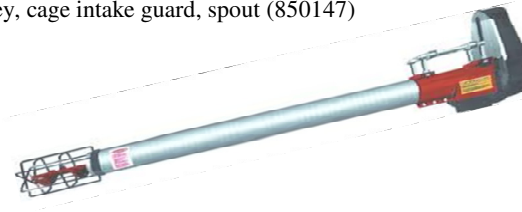

UTILITY AUGERS, Electric Drive	Stock No	Weight	List
4" x 11' Galvanized auger, motor mount, belt, pulley, cage intake guard, spout (850152)	850045	68#	$793
4" x 5' Galvanized auger extension, w/sleeve	850054	29#	$121
4" x 10' Galvanized auger extension, w/sleeve	850055	52#	$170
4" Auger transport, with tires	850148	60#	$1,018
Delete 4" cage intake guard, DEDUCT			($80)
6" x 11' Galvanized auger, motor mount, belt, pulley, cage intake guard, spout (850147)	850048	116#	$1,251
6" x 5' Galvanized auger extension, w/sleeve	850056	61#	$463
6" x 10' Galvanized auger extension, w/sleeve	850057	93#	$630
6" Auger transport, with tires	850149	80#	$1,362
Delete 6" cage intake guard, DEDUCT			($140)
8" x 11' Galvanized auger, motor mount, belt, pulley, cage intake guard, spout (850153)	850051	185#	$1,772
8" x 5' Galvanized auger extension, w/sleeve	850058	93#	$644
8" x 10' Galvanized auger extension, w/sleeve	850059	149#	$981
8" Auger transport, with tires	061890	80#	$1,496
Delete 8" cage intake guard, DEDUCT			($180)
Commercial-duty augers and accessories, 6", 8", 10", 12"			Call

ELECTRIC MOTORS - Add for Pulley	Stock No	Weight	List
1/2 hp single phase, Baldor motor, 5/8" shaft	EM150002	28#	$396
1 hp single phase, Baldor motor, 5/8" shaft (3/4 hp is the same price)	EM150004	40#	$539
1.5 hp single phase, Baldor motor, 5/8" shaft	EM150005	49#	$645
2 hp single phase, Baldor motor, 1 1/8" shaft	EM150006	66#	$948
3 hp single phase, Baldor motor, 1 1/8" shaft	EM150007	98#	$1,132
5 hp single phase, Baldor motor, 1 1/8" shaft	EM150008	102#	$1,316
7.5 hp single phase, Baldor motor, 1 3/8" shaft	EM150009	142#	$1,743
10 hp single phase, Baldor motor, 1 3/8" shaft	EM150156	160#	$2,460
1 hp 3-phase, Toshiba motor, 7/8" shaft	EM150575	58#	$471
1.5 hp 3-phase, Toshiba motor, 7/8" shaft	EM150576	60#	$516
2 hp 3-phase, Toshiba motor, 7/8" shaft	EM150577	62#	$560
3 hp 3-phase, Toshiba motor, 1 1/8" shaft	EM150578	99#	$644
5 hp 3-phase, Toshiba motor, 1 1/8" shaft	EM150573	110#	$733
7.5 hp 3-phase, Toshiba motor, 1 3/8" shaft	EM150579	186#	$1,052
10 hp 3-phase, Toshiba motor, 1 3/8" shaft	EM150574	203#	$1,277
15 hp 3-phase, Toshiba motor, 1 5/8" shaft	EM150580	315#	$1,812
20 hp 3-phase, Toshiba motor, 1 5/8" shaft	EM150581	355#	$2,236
25 hp 3-phase, Toshiba motor, 1 7/8" shaft	EM150582	492#	$2,712
30 hp 3-phase, Toshiba motor, 1 7/8" shaft	EM150583	531#	$3,748
40 hp 3-phase, Toshiba motor, 2 1/8" shaft	EM150584	669#	$4,849
Motor pulley, single belt, CHOOSE 5/8" - 1 1/8" bore, (8" utility auger takes 2 pulleys)			$30
Motor pulley with bushing, CHOOSE 5/8" - 1 5/8" bore, CHOOSE 2, 3, or 4 grooves			$160