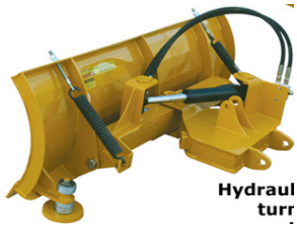

**ANGLE SNOW BLADES** **Stock No** **Weight** **List**

Hydraulic turret

**SB20 Compact Blade, 20" spring trip blade, hydr angle, relief valve, lateral float, 20-35 hp**

66" Compact Blade, with skid steer mount, with hoses	SB66x20	460#	\$2,372
72" Compact Blade, with skid steer mount, with hoses	SB72x20	475#	\$2,435
78" Compact Blade, with skid steer mount, with hoses	SB78x20	490#	\$2,495
SB1000 without mount		Deduct	(\$90)
SB1000 with manual angle		Deduct	(\$150)

**SB24 Utility Blade, 24" blade, spring trip edge, hydr angle, relief valve, lateral float, 30-50 hp**

72" Utility Blade, with loader mount, with hoses	SB72x24	820#	\$3,440
78" Utility Blade, with loader mount, with hoses	SB78x24	840#	\$3,518
84" Utility Blade, with loader mount, with hoses	SB84x24	865#	\$3,622
90" Utility Blade, with loader mount, with hoses	SB90x24	880#	\$3,738
96" Utility Blade, with loader mount, with hoses	SB96x24	910#	\$3,851
SB2000 without mount		Deduct	(\$90)
Direct frame mount, hydr lift, for HLA2DM mount, up to 40 hp, ADD		410#	\$1,919

**SB30 Medium Blade, 30" blade, spring trip edge, hydr angle, relief valve, lateral float, 30-80 hp**

7-Foot Medium Blade, with loader mount, with hoses	SB84x30	910#	\$4,326
8-Foot Medium Blade, with loader mount, with hoses	SB96x30	975#	\$4,556
9-Foot Medium Blade, with loader mount, with hoses	SB108x30	1040#	\$4,870
SB30 without mount		Deduct	(\$90)
Direct frame mount, hydr lift, for AO600 mount, up to 90 hp, ADD		610#	\$4,725

**SB34 Heavy Blade, 34" blade, spring trip edge, hydr angle, relief valve, lateral float, 60-125 hp**

9' Heavy Blade, with hoses, with loader mount	SB108x34	1250#	\$6,637
10' Heavy Blade, with hoses, with loader mount	SB120x34	1325#	\$6,959
12' Heavy Blade, with hoses, with loader mount	SB144x34	1475#	\$7,478
14' Heavy Blade, with hoses, with loader mount	SB168x34	1650#	\$8,900
SB34 without mount		Deduct	(\$250)
Direct frame mount, hydr lift, for AO600 mount, up to 150 hp, ADD		1055#	\$5,842