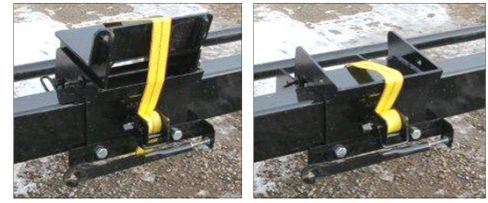

# AGRI-MASTER Header Trailers, Wagons

Jan 1, 2019 FOB Logan UT

RS70HC Header Trailer + Tires

RS125T 12-Ton Tandem + Tires

Header Brackets Adjust for Most Headers

## COMBINE HEADER TRAILERS

	Stock No	Weight	List
Header Trailer, 2 axles, 84" treadwidth, 1 3/4" spindles, 6-bolt hubs, ADD beam pkg, ADD wheels	RS70HC	550#	\$2,000
20' Beam package, crate & tongue, 2 15' center reach, 20' upper rail, 16' lower rail	RS70HC-20	450#	\$1,067
25' Beam package, crate & tongue, 2 15' center reach, 25' upper rail, 16' lower rail	RS70HC-25	550#	\$1,246
30' Beam package, crate & tongue, 2 18' center reach, 2-piece bridged 30' upper rail, 20' lower rail	RS70HC-30	850#	\$1,739
36' Beam package, crate & tongue, 2 21'9" center reach, 2-piece bridged 36' upper rail, 24' lower rail	RS70HC-36	1020#	\$1,981
Wheels only, 6-bolt, 15x6, set of 4		102#	\$284
Wheel/Tire, low-profile 20.5/8-10" highway tires on wheels, set of 4 (rated at 6600# gross)		134#	\$756
Wheel/Tire, new 225/75D15 highway trailer tires on 15x6 wheels, set of 4 (rated at 10160# gross)		234#	\$830
Wheel/Tire, new 245R16 highway truck tires on 16x8 wheels, set of 4 (rated at 12,340# gross)		300#	\$1,588

## 4-WHEEL WAGONS

8-Ton, 6-bolt hubs, 1.75" spindles, 78" treadwidth, 12'-15' wheelbase, ADD wheels & tires	RS80	550#	\$1,907
10-Ton, 6-bolt hubs, 2" spindles, 78" treadwidth, 12'-15' wheelbase, ADD wheels & tires	RS105	610#	\$2,008
12-Ton, 8-bolt hubs, 2.25" spindles, 78" treadwidth, 12'-15' wheelbase, ADD wheels & tires	RS120	725#	\$2,282
14-Ton, 8-bolt hubs, 2.5" spindles, 86" treadwidth, 12'-15' wheelbase, ADD wheels & tires	RS140	850#	\$2,830
15-Ton, rocking bolster, 8-bolt hubs, 2.75" spindles, 86" tread, 12' wheelbase, ADD wheels & tires	RS150RA	1600#	\$3,905
20-Ton, rocking bolster, 8-bolt hubs, 3" spindles, 86" treadwidth, 12' wheelbase, ADD wheels & tires	RS200RA	2000#	\$4,817