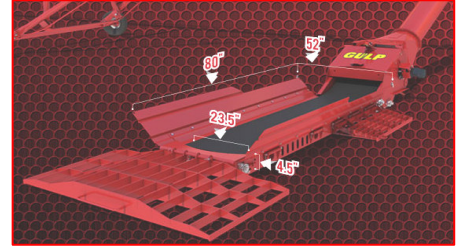

GHR Auger

GHR Drive

Swing-Away Auger

CV-PTO Direct Drive

New GULP Drive-Over Swing-Away

CONVENTIONAL Grain Augers, Galvanized Tube

For 6" and 8" augers, see My-D Han-D

	Stock No	Weight	List
10" x 31' Auger, 540 rpm drive, winch, spout, intake guard, 15" tires, electric drive	GHR1031EMD	950#	\$5,324
10" x 61' Auger, 540 rpm drive, winch, spout, intake guard, 15" tires, electric drive	GHR1061EMD	2015#	\$9,001
PTO driveline & driveguards, to convert 10" EMD auger to SD PTO drive, ADD	19806+		\$278
Intake hopper, self-levelling, for 10" auger, ADD	A249WH	245#	\$987
Hopper tarp, for 10" hopper	A285	6#	\$176
Caster wheel kit, for easier positioning, especially with hopper, for 10" auger	A251WH	56#	\$523
Discharge spout extension, 5-section poly, black, for 10" auger	A164		\$149
Hydraulic winch kit, for min 4 gpm, min 1200 psi, max 2500 psi, ADD hoses	A197	60#	\$1,232
3' Auger extension, for more reach into bins, lowers discharge height, for 10" electric drive only	A179GHR	61#	\$289
Speed reducer, reduces flighting speed to 200-225 rpm, reduces power required, 10" electric drive	A202	65#	\$855
13" x 31' Auger, 540 rpm drive, winch, includes 15" tires, CHOOSE PTO or electric drive	GHR1331	1736#	\$8,944
Intake hopper, self-levelling, for 13" auger, ADD	A254WH	488#	\$1,123
Hopper tarp, for 13" hopper	A286	7#	\$191
Caster wheel kit, for easier positioning, for 13" auger	A255WH	70#	\$537
Discharge spout extension, 5-section poly, black, for 13" auger	A175	21#	\$247
Hydraulic winch kit, for min 4 gpm, min 1200 psi, max 2500 psi, ADD hoses	A197	60#	\$1,232
3' Auger extension, for more reach into bins, lowers discharge height, for 13" electric drive only	A277GHR	107#	\$411